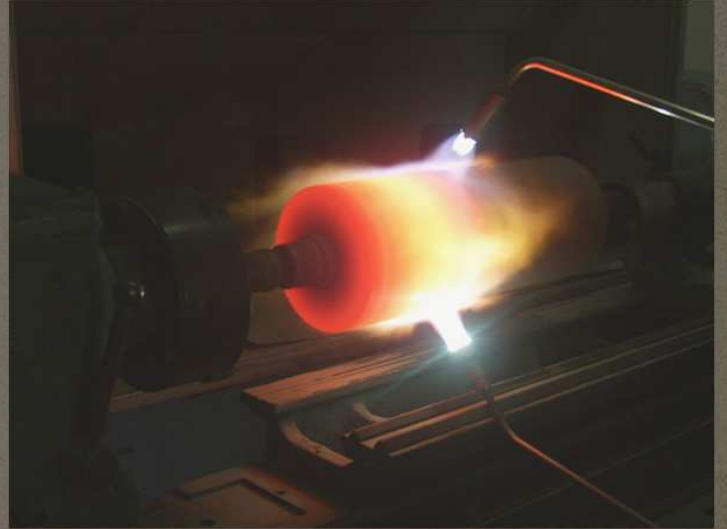

Some photos from our recording session: ACID & ELECTRICITY!