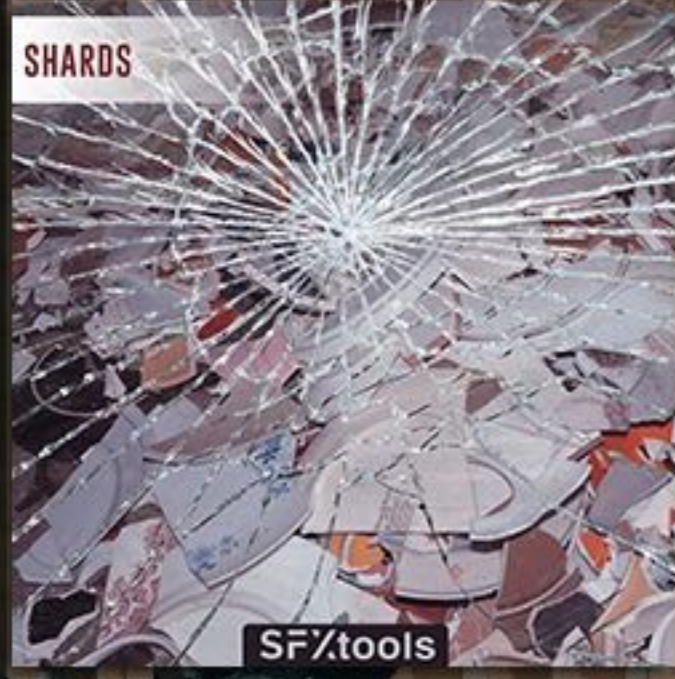

Be sure to check out SFXtools's Libraries!!