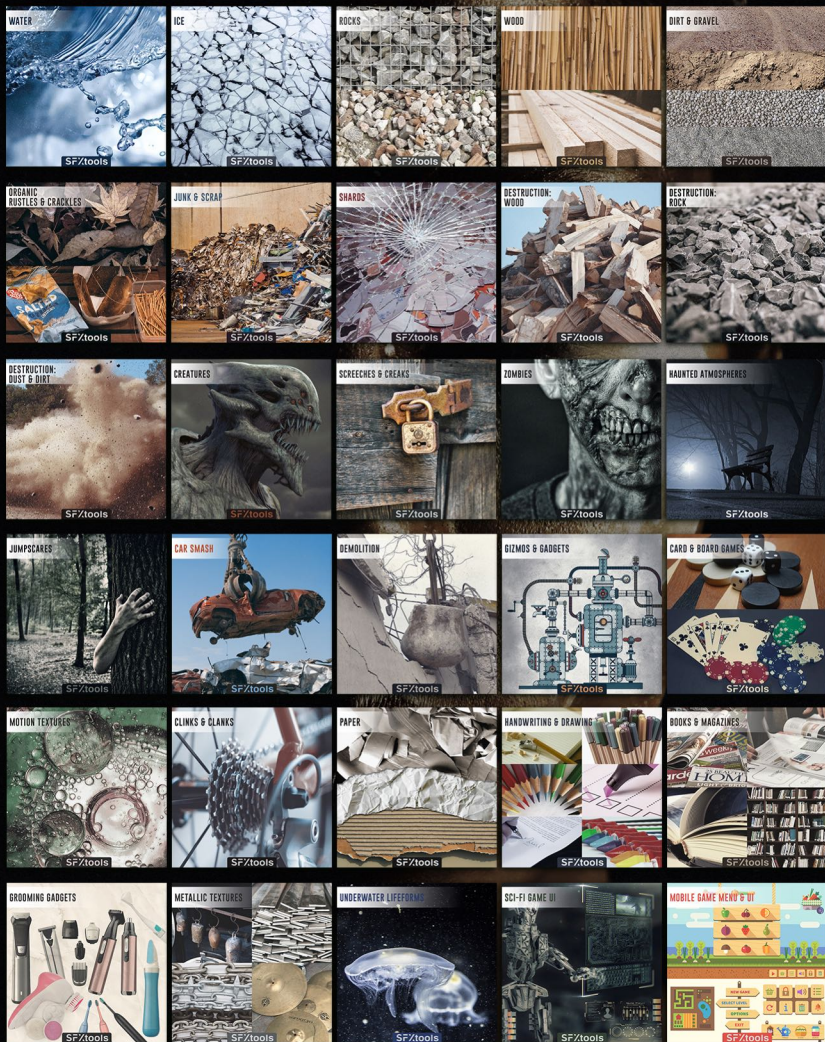

Be sure to check out our other SFX Libraries!!

"CINEMATIC INTROS" Series

"PRODUCTION ELEMENTS" Series

"DESIGNER TOOLS" Series

"NATURE AMBIENCES" Series

"TRAILER CUES" Series

Be sure to check out SFxtools's Libraries!!